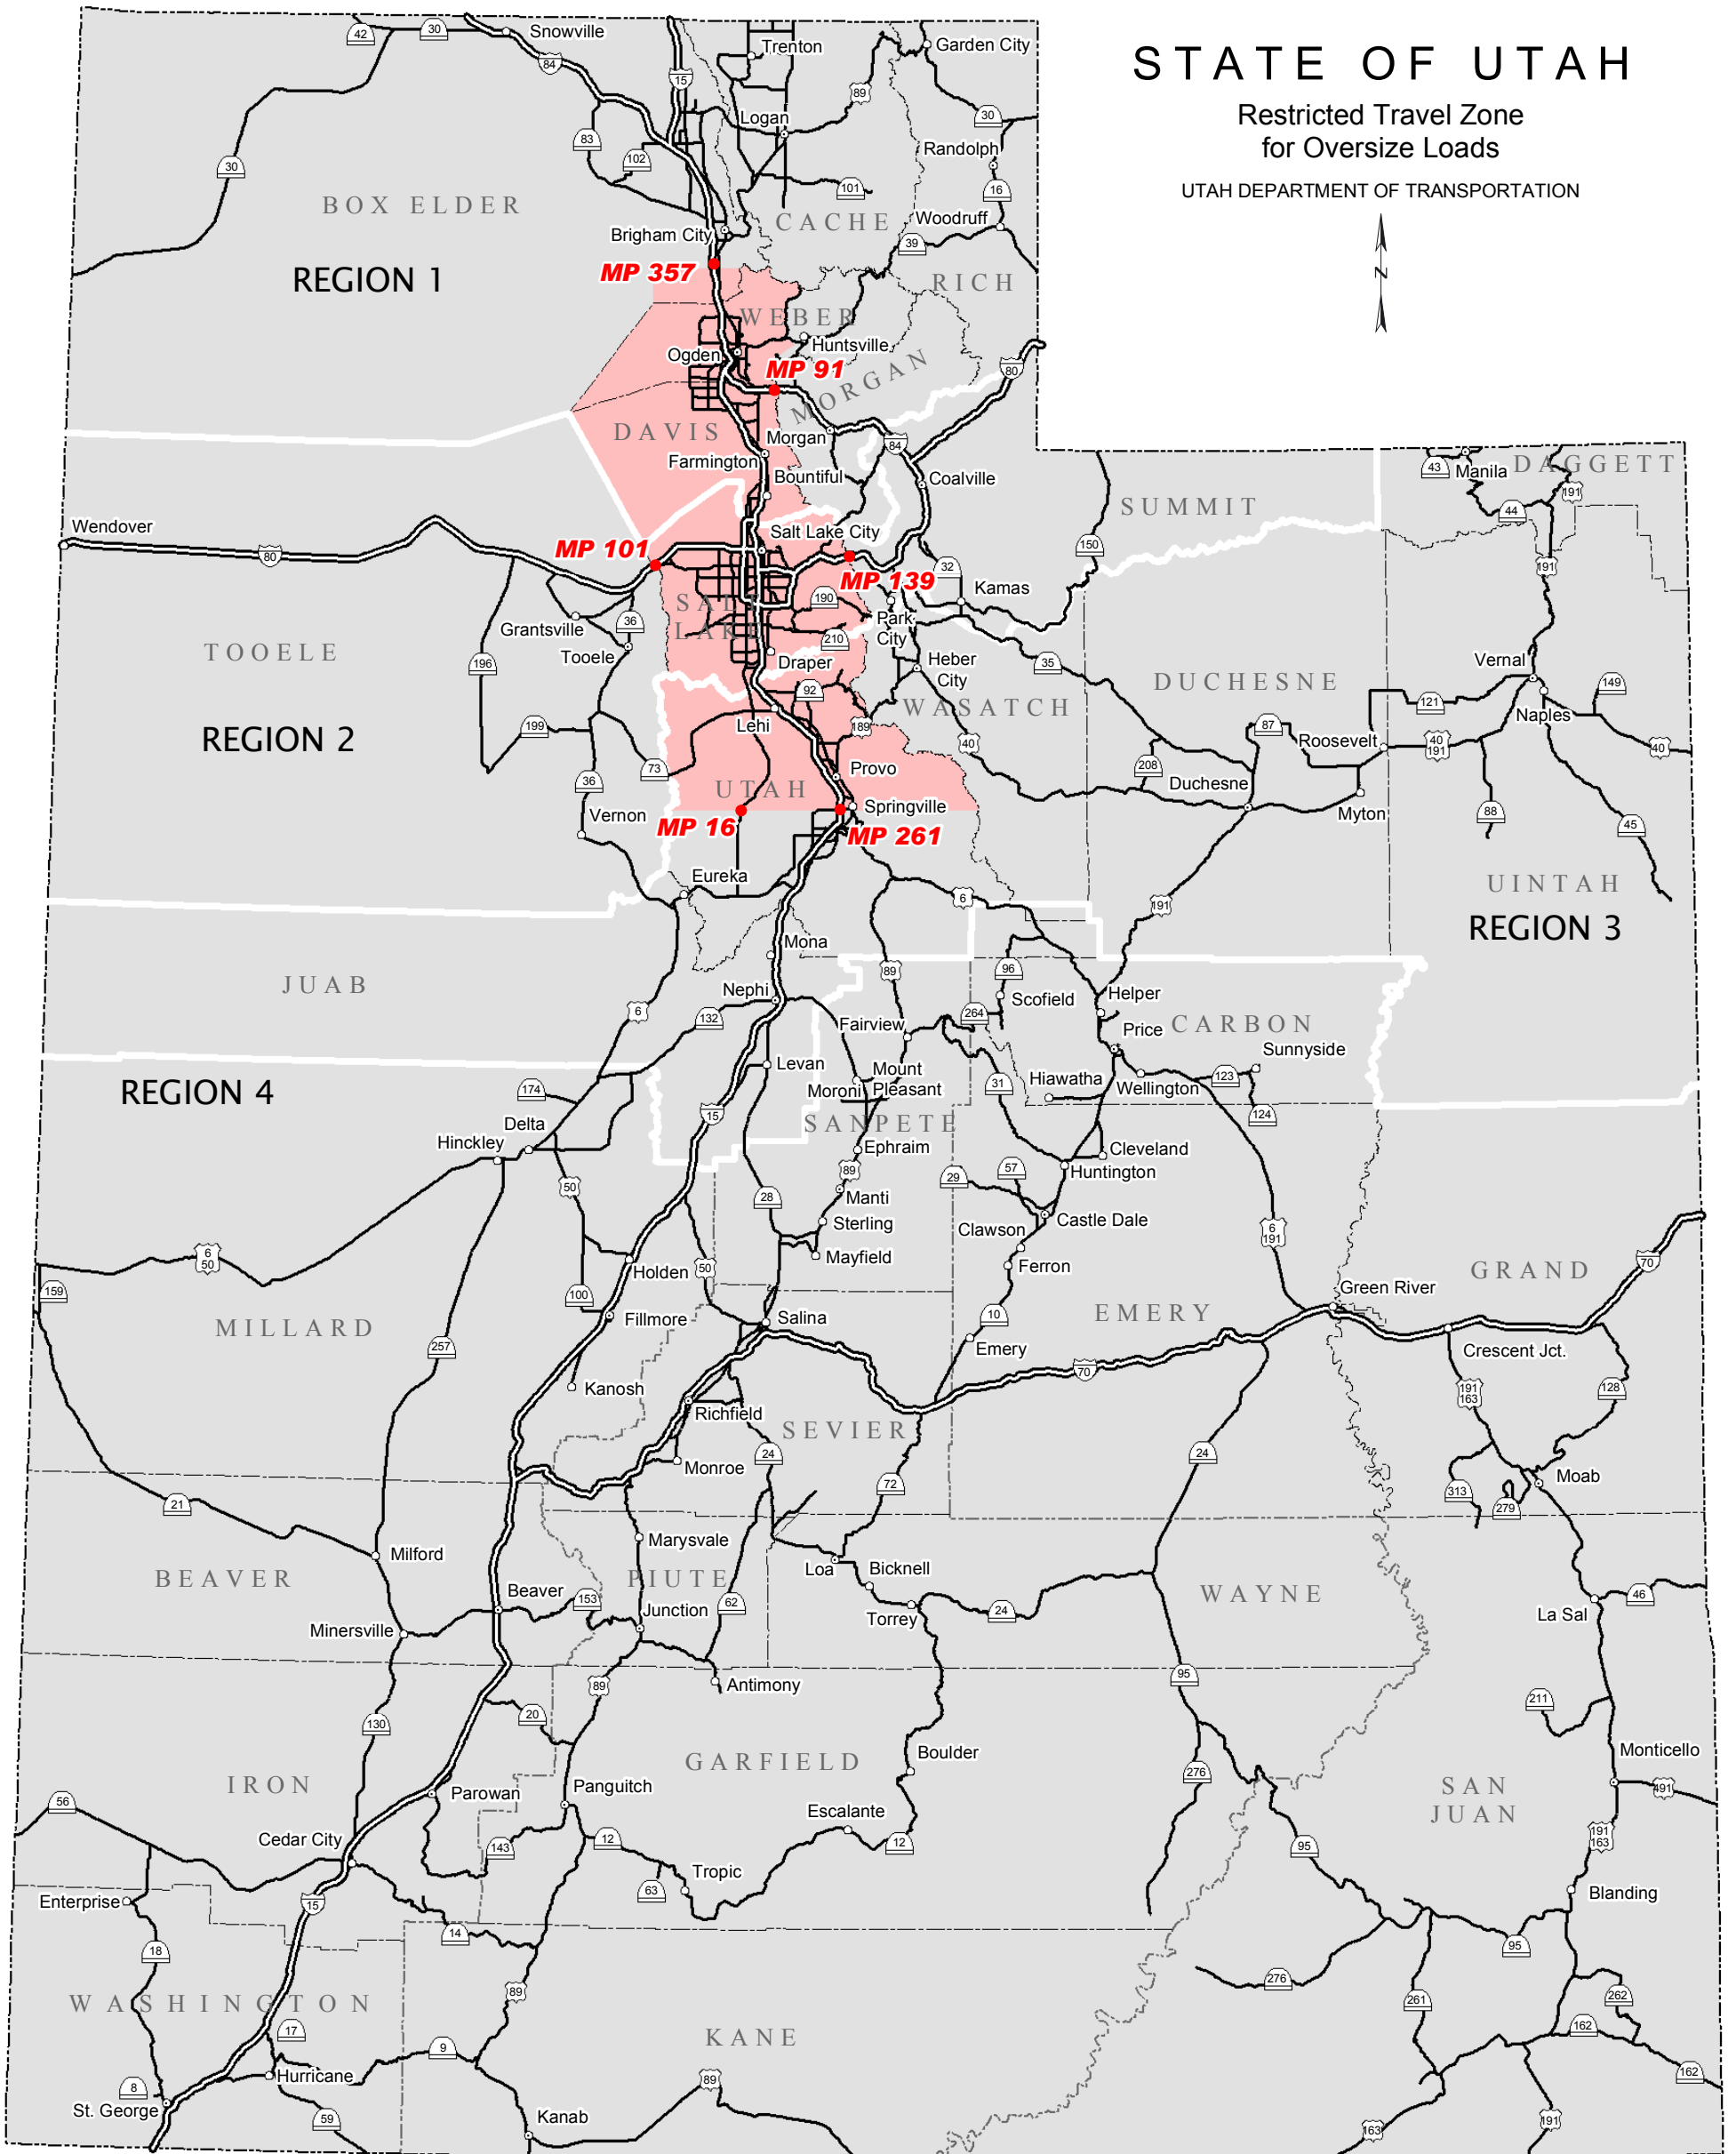

# STATE OF UTAH

## Restricted Travel Zone for Oversize Loads

UTAH DEPARTMENT OF TRANSPORTATION

 Restriction zone apply's to all loads  
in excess of 10'w, 105' L, 14'H.

\* Restricted time of travel is from  
6:00-9:00 AM and 3:30-6:00 PM M-F